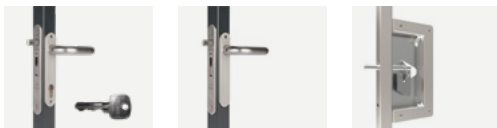

Latch Only

Slide Bolt + Padlock

Locking Systems

Latch + Eurocylinder Lock