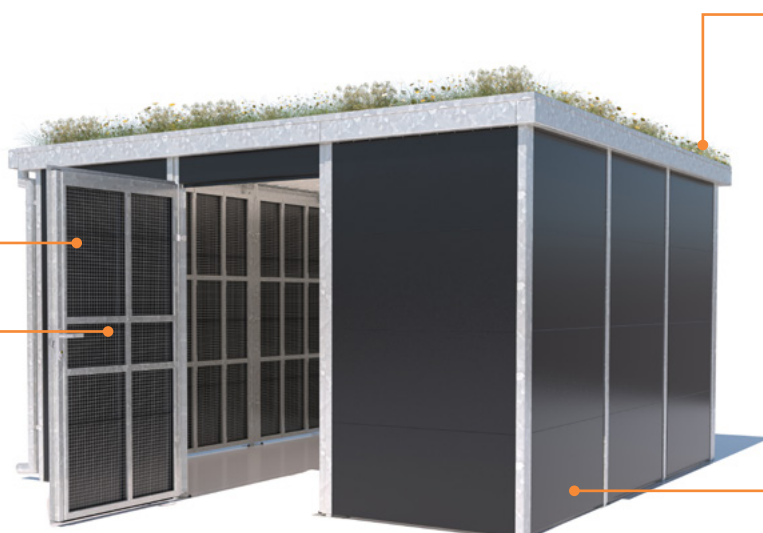

urbanspec H-Series External Storage Buildings

H-Series External Storage Buildings house equipment and materials in tough, steel frame structures, configurable for footprint, layout enclosure type and access door positions. Options for architectural finishes, roof type, access control and security specifications can be specified from the same proven design platform.

The urbanspec H-Series roof design has been developed to accommodate the structure for both extensive and intensive lightweight green roof systems with the complete system for waterproofing, water reservoir and growing medium integrated.

Specifying urbanspec H-Series External Storage Buildings is made easy with clear technical product information for configurations and options, while site-wide coordination of outdoor storage units and street furniture is possible with a library of CAD models available for download.

Green Roof

This option not only adds visual appeal but also benefits the environment by supporting biodiversity and promoting natural habitats for birds and insects.

Pre-Engineered

Available with 65 different pre-engineered units