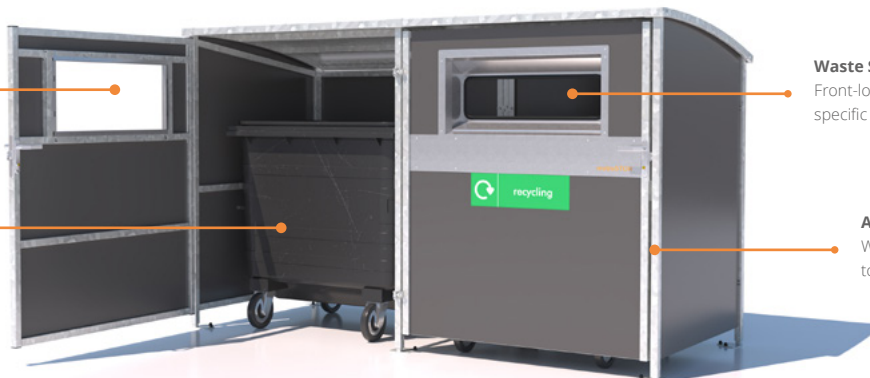

Design configurable for bin capacity, features and finishes, urbanspec P-Series Bin Stores consolidate waste stream containers in a row of neat housings, secured at a safe distance from property and convenient for RCV access.

urbanspec P-Series bin stores are produced in two sizes with PL models housing two wheeled bins up to 240L capacity, and PM the 4-wheeled bin containers from 660L to 1280L. All P-Series bin stores control user access through a waste stream specific aperture in the front door. Integral shelving

for the storage of recycling boxes and caddies within the unit is available as an option.

Reduced fire risk is central to urbanspec P-Series design and where Bin Store units cannot be located outside of the six metre recommended distance due to site constraints, the units can be specified with fire-resistant wall and roof cladding options.

Touch Free

Bins are stored in an open position allowing touch free deposit of rubbish/recycling through the open apertures

Waste Stream Control

Front-load enclosure design with signage specific recycling and apertures